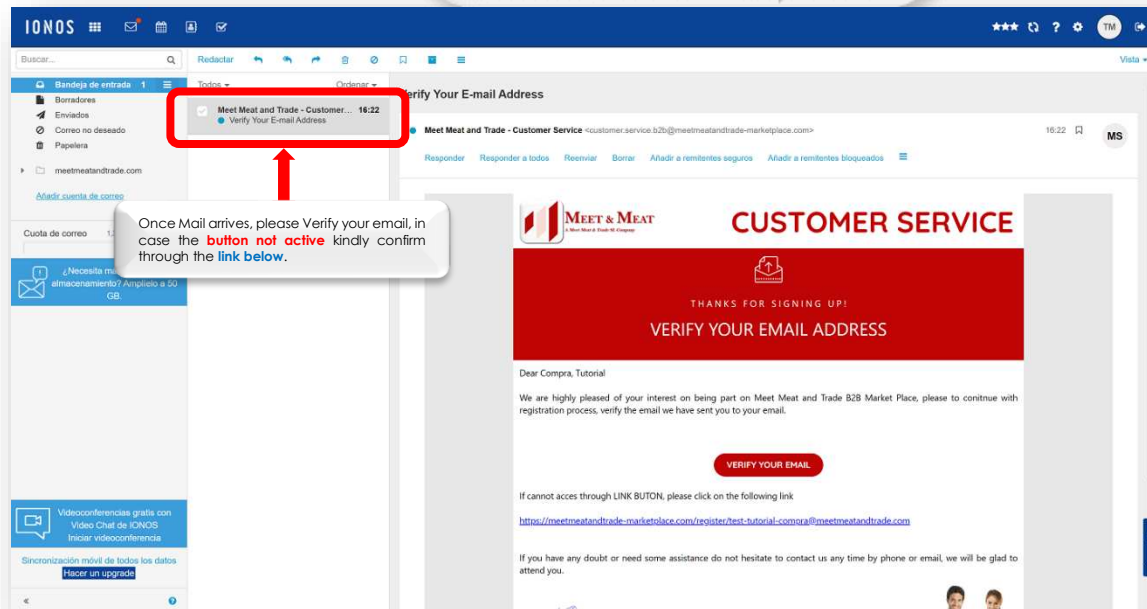

System will detect it's not confirmed and revert with message
The email it's not confirmed with an active **LINK**, to **RESEND** the confirmation Email
Then can check again your Inbox to confirm the EMAIL and continue the process

- Check you Inbox in case you not receive
- Check Spam in case not received
- Kindly follow the next step and request a new email verification