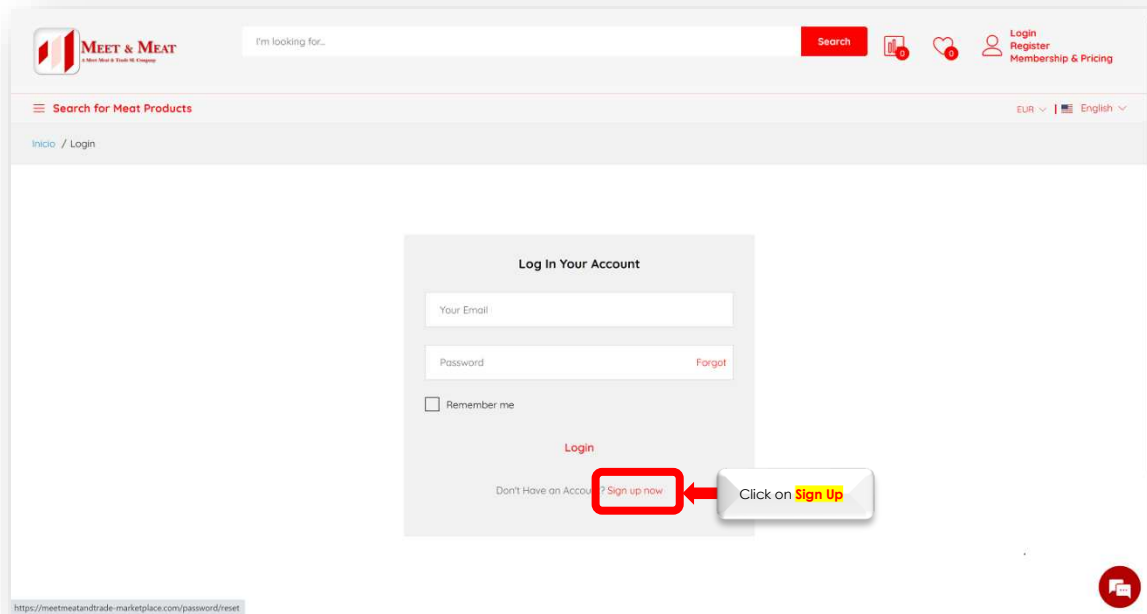

MEET & MEAT

A Meet Meat & Trade SL Company

Meet Meat & Trade SL

ESB40575904

C/ Guillem de Castro No. 9, Planta 5, 46007 Valencia Spain

manager@meetmeatandtrade.com

Official Document – 02-01112022

Date: 01st November 2022