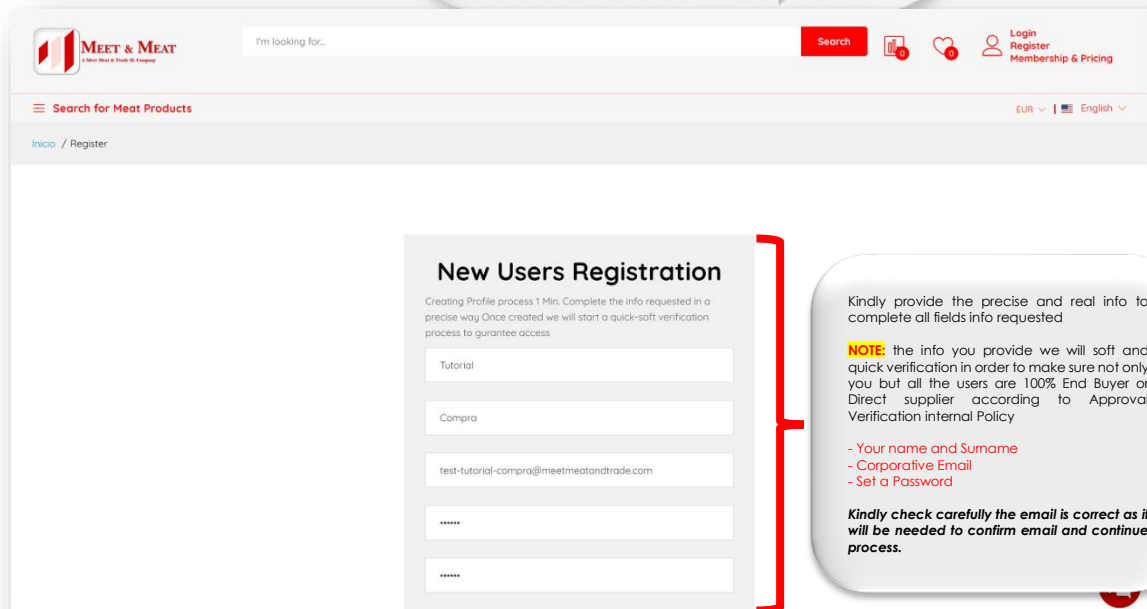

MEET & MEAT

A Meet Meat & Trade SL Company

Meet Meat & Trade SL

ESB40575904

C/ Guillem de Castro No. 9, Planta 5, 46007 Valencia Spain

manager@meetmeatandtrade.com

Official Document – 02-01112022

Date: 01st November 2022

Fiscal Name: Meet Meat & Trade SL
CIF VAT: B40575904 - ESB40575904
Address: C/ Guillem de Castro No. 9, Planta 5, 46007 Valencia Spain
Website: www.meetmeatandtrade.com

IMPORTANTE: El contenido de este documento y los adjuntos son confidenciales. Está estrictamente prohibido compartir cualquier parte de este mensaje con terceros, sin el consentimiento por escrito del remitente. Si recibió este mensaje por error, responda a este mensaje y continúe con su eliminación, para que podamos asegurarnos de que ese error no ocurra en el futuro.