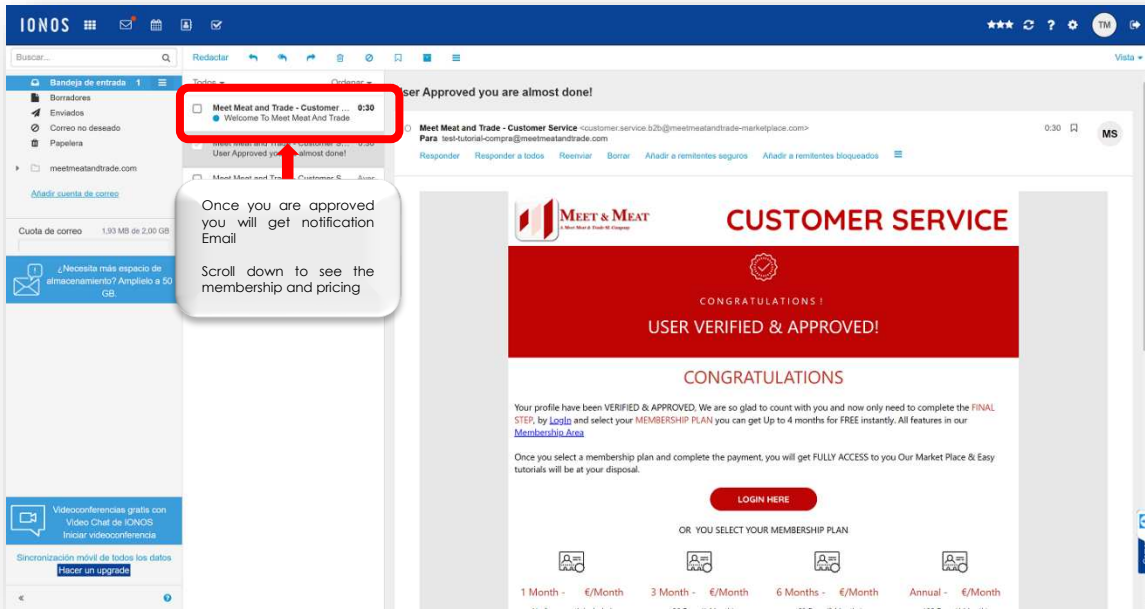

SPECIAL NOTE

To select your membership, you must

1. Go to <https://meetmeatandtrade-marketplace.com/login>
2. Log in with your Email and Password
3. You will be redirected to the membership area to BUY
4. Click on **BUY** and continue the process.

If you want to proceed from Mail, please click on **Select** and will be redirected to main site where you need to Login before **buying**

Fiscal Name: Meet Meat & Trade SL
CIF VAT: B40575904 - ESB40575904
Address: C/ Guillem de Castro No. 9, Planta 5, 46007 Valencia Spain
Website: www.meetmeatandtrade.com