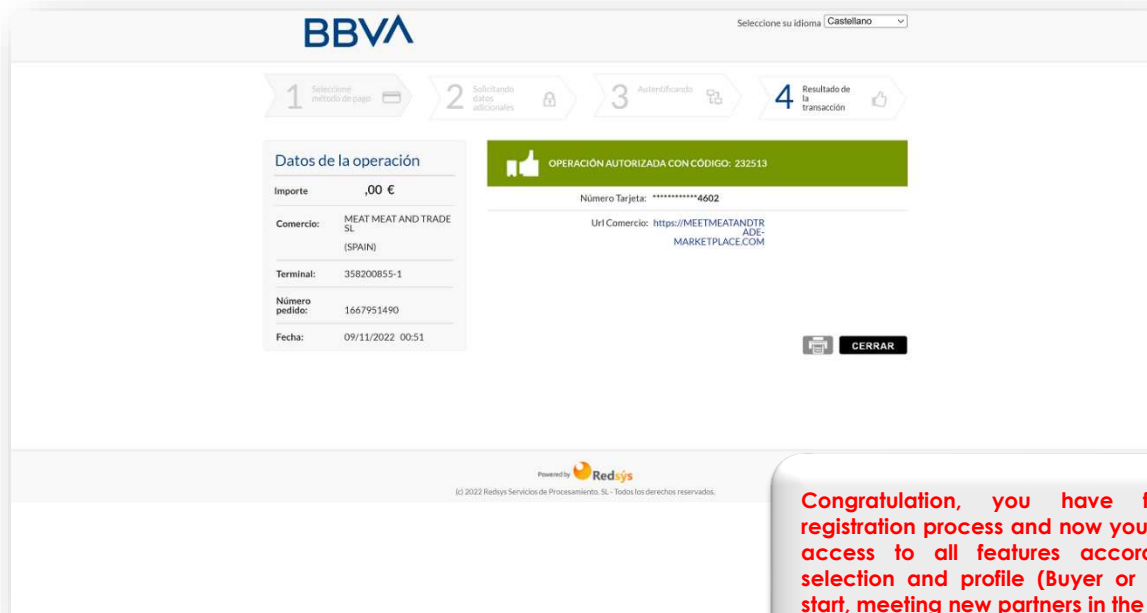

Congratulation, you have finalized the registration process and now you can have full access to all features according to your selection and profile (Buyer or Supplier) and start, meeting new partners in the meat market