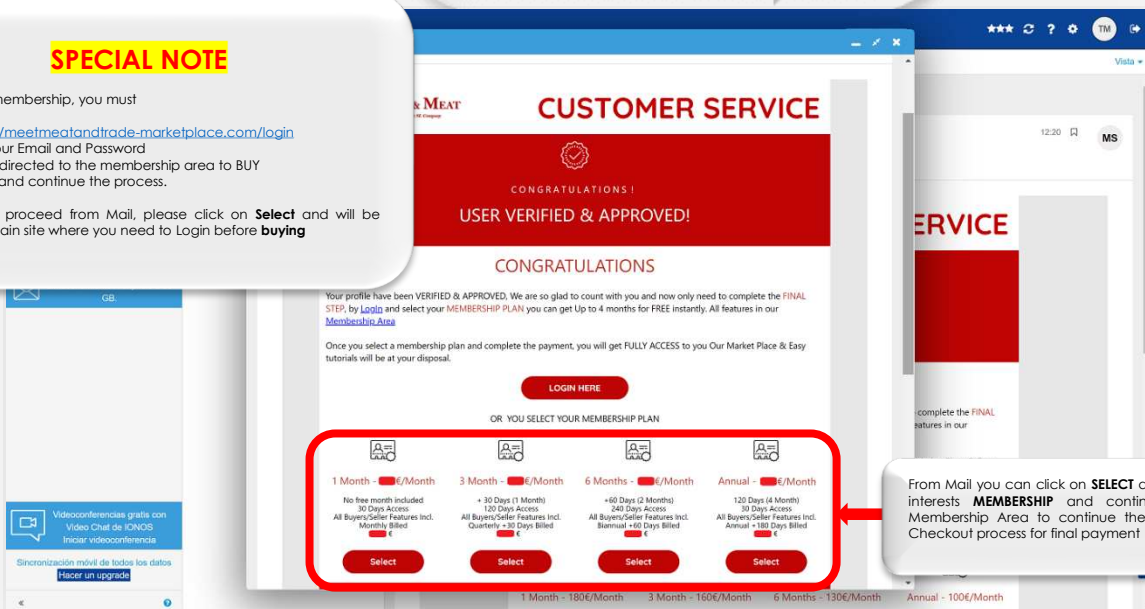

SPECIAL NOTE

To select your membership, you must

1. Go to <https://meetmeatandtrade-marketplace.com/login>
2. Log in with your Email and Password
3. You will be redirected to the membership area to BUY
4. Click on **BUY** and continue the process.

If you want to proceed from Mail, please click on **Select** and will be redirected to main site where you need to Login before **buying**